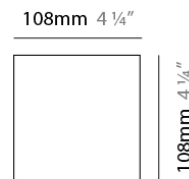

DAU SURFACE

D93197

GENERAL

Series: Dau _____
Brand: Milan _____
Division: Design _____
Mounting Type: Surface _____
Mounting Location: Wall _____
Subcategory: Up/Down Light _____

PHYSICAL

Shape: Rectangle _____
Length (mm): 80 _____
Length (in): 3 1/8 _____
Height (mm): 200 _____
Height (in): 7 7/8 _____
Extension (mm): 101 _____
Extension (in): 4 _____
Light Distribution: Direct / Indirect _____
Weight (kg): 4.5 _____
Weight (lbs): 10 _____
Fixture Finish: WHI _____
Fixture Material: Metal _____

ELECTRICAL

Lamp Type: LED _____
Total Output Wattage (W): 20 _____
Max. Wattage Per Lamp (W): 10 _____
Dimming: Electronic Low Voltage Dimming _____
Driver Type: 120V DIRECT LINE (operates without a driver) _____
Input Voltage (V): 120 _____

LED

Number of LEDs: 2 _____
Color Temperature (°K): 2700 _____
Nominal Lumen (lm): 2 x 1010 _____
CRI: >80 CRI _____

OPTICAL

Reflector°: 50 _____

RATINGS AND CERTIFICATIONS

Certified By: CSA Certified to UL and CSA Standards _____
IP rating: IP44 _____

J-Box cover plate
Included