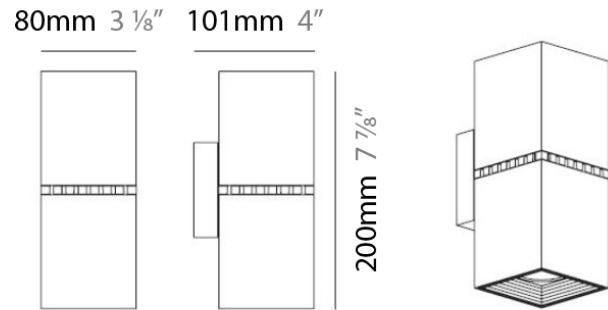

DAU SURFACE

D93197

GENERAL

Series: Dau _____
Brand: Milan _____
Division: Design _____
Mounting Type: Surface _____
Mounting Location: Wall _____
Subcategory: Up/Down Light _____

PHYSICAL

Shape: Rectangle _____
Length (mm): 80 _____
Length (in): 3 1/8 _____
Height (mm): 200 _____
Height (in): 7 7/8 _____
Extension (mm): 101 _____
Extension (in): 4 _____
Light Distribution: Direct / Indirect _____
Weight (kg): 4.5 _____
Weight (lbs): 10 _____
Fixture Finish: WHI _____
Fixture Material: Metal _____

ELECTRICAL

Lamp Type: LED _____
Total Output Wattage (W): 20 _____
Max. Wattage Per Lamp (W): 10 _____
Dimming: Electronic Low Voltage Dimming _____
Driver Type: 120V DIRECT LINE (operates without a driver) _____
Input Voltage (V): 120 _____

LED

Number of LEDs: 2 _____
Color Temperature (°K): 2700 _____
Nominal Lumen (lm): 2 x 1010 _____
CRI: >80 CRI _____

OPTICAL

Reflector°: 50 _____

RATINGS AND CERTIFICATIONS

Certified By: CSA Certified to UL and CSA Standards _____
IP rating: IP44 _____

J-Box cover plate
Included