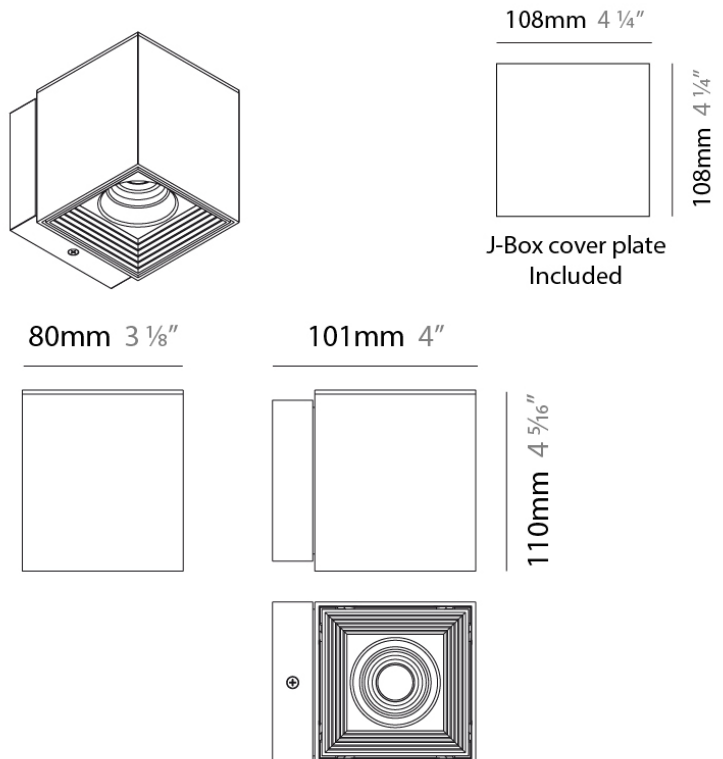

DAU SURFACE

D93189

PROJECT	_____
TYPE	_____
NOTES	_____
QUANTITY	_____
DATE	_____

GENERAL

Series: Dau
Brand: Milan
Division: Design
Mounting Type: Surface
Mounting Location: Wall
Subcategory: Up/Down Light

PHYSICAL

Shape: Cube
Length (mm): 80
Length (in): 3 1/8
Height (mm): 101
Height (in): 4
Extension (mm): 114
Extension (in): 4 1/2
Light Distribution: Direct
Weight (kg): 4.5
Weight (lbs): 10

ELECTRICAL

Lamp Type: LED
Max. Wattage Per Lamp (W): 10
Dimming: Non-Dimmable
Driver Included: Yes
Driver Type: Constant Current
Driver Class: Class 2
Input Voltage (V): 120

LED

Delivered Lumen Range: 500 - 999 lm
Number of LEDs: 1
Color Temperature (°K): 2700
Max. Delivered Lumen (lm): 829.93
Nominal Lumen (lm): 1010
CRI: >80 CRI

OPTICAL

Reflector°: 50° (available in 24° and 32° upon request)

RATINGS AND CERTIFICATIONS

Certified By: CSA Certified to UL and CSA Standards
IP rating: IP44