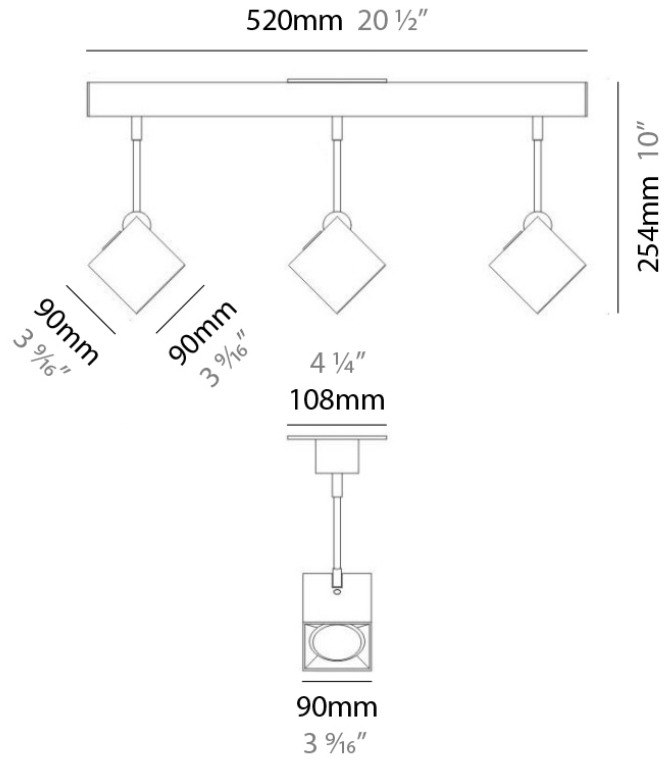

DAU SURFACE

D92017

GENERAL

Series: Dau _____
Brand: Milan _____
Division: Design _____
Mounting Type: Surface _____
Mounting Location: Ceiling _____
Subcategory: Pendant _____

PHYSICAL

Shape: Abstract _____
Length (mm): 520 _____
Length (in): 20 ½ _____
Width (mm): 110 _____
Width (in): 4 ⅝ _____
Height (mm): 254 _____
Height (in): 10 _____
Weight (kg): 1.4 _____
Weight (lbs): 3 _____
Fixture Material: Aluminum _____

ELECTRICAL

Number of Lamps: 3 _____
Lamp Type: LED Retrofit _____
Lamp Shape: MR16 _____
Bulb Included: Bulb Not Included _____
Total Output Wattage (W): 15 _____
Max. Wattage Per Lamp (W): 5 _____
Lamp Base: GU10 _____
Input Voltage (V): 120 _____

LED

Delivered Lumen Range: 500 - 999 lm _____

OPTICAL

RATINGS AND CERTIFICATIONS

Certified By: CSA Certified to UL and CSA Standards _____
IP rating: IP20 _____