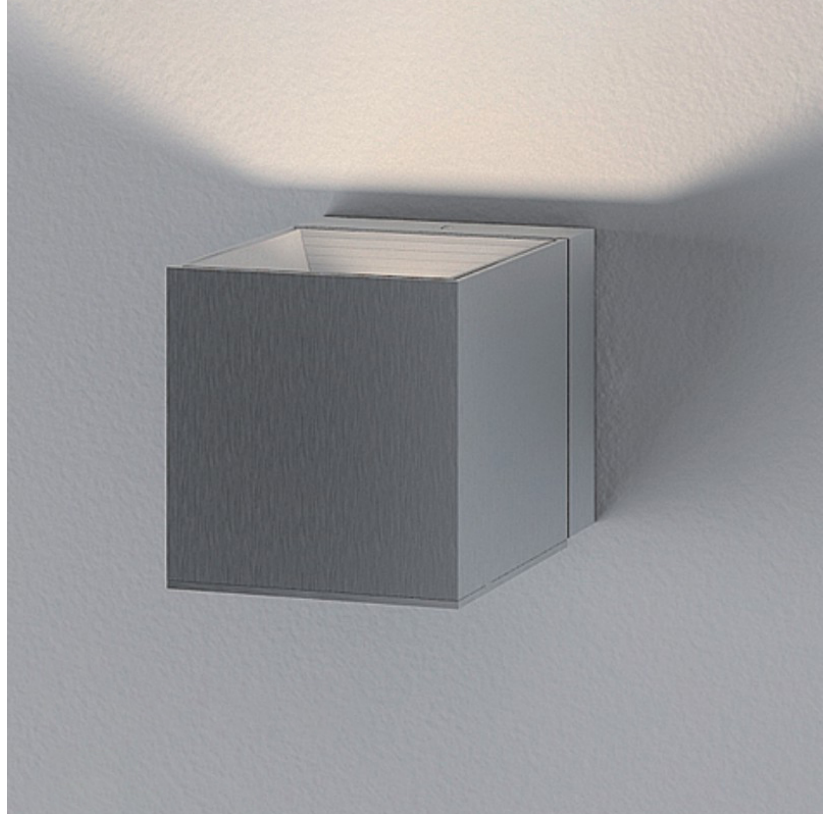

DAU SURFACE

D93146

PROJECT	
TYPE	
NOTES	
QUANTITY	
DATE	

GENERAL

Series: Dau
Brand: Milan
Division: Design
Mounting Type: Surface
Mounting Location: Wall

PHYSICAL

Shape: Cube
Length (mm): 110
Length (in): 4 ⁵/₁₆
Height (mm): 110
Height (in): 4 ⁵/₁₆
Extension (mm): 101
Extension (in): 4.0
Weight (kg): 0.91
Weight (lbs): 2
Fixture Finish: SST
Fixture Material: Metal

ELECTRICAL

Number of Lamps: 1
Lamp Type: LED
Max. Wattage Per Lamp (W): 4
Dimming: Electronic Low Voltage Dimming
Input Voltage (V): 120

LED

Number of LEDs: 1
Color Temperature (°K): 2700 / 2900
Nominal Lumen (lm): 300
CRI: >80 CRI

OPTICAL

RATINGS AND CERTIFICATIONS

Certified By: CSA Certified to UL and CSA Standards
IP rating: IP20

108mm 4 1/4"

108mm 4 1/4"

J-Box cover plate
Included

80mm 3 1/8"

101mm 4"

80mm 3 1/8"