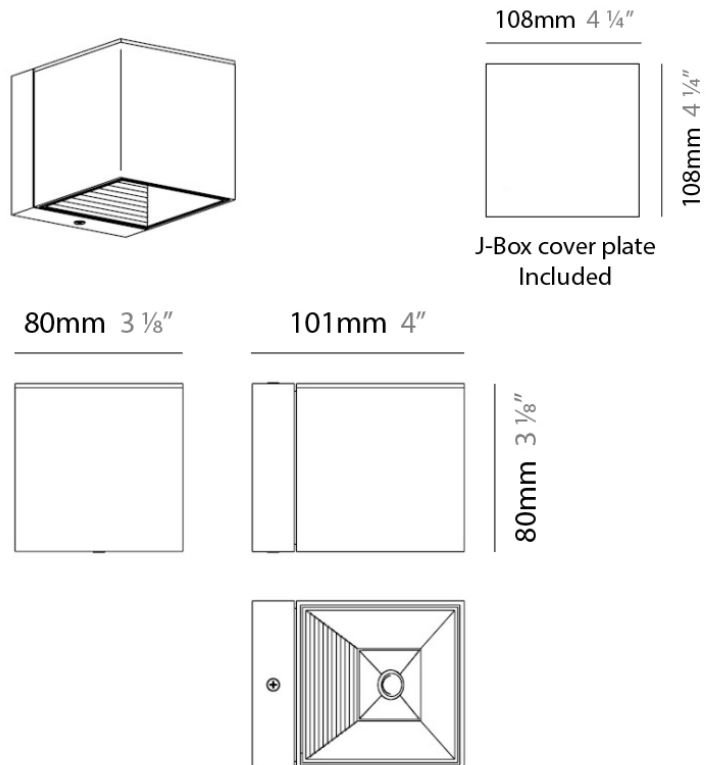

DAU SURFACE

D93148

PROJECT	
TYPE	
NOTES	
QUANTITY	
DATE	

GENERAL

Series: Dau
Brand: Milan
Division: Design
Mounting Type: Surface
Mounting Location: Wall
Subcategory: Up/Down Light

PHYSICAL

Shape: Cube
Length (mm): 110
Length (in): 4 ⁵/₁₆
Height (mm): 110
Height (in): 4 ⁵/₁₆
Extension (mm): 101
Extension (in): 4.0
Weight (kg): 0.91
Weight (lbs): 2
Fixture Finish: SST
Fixture Material: Metal

ELECTRICAL

Number of Lamps: 2
Lamp Type: LED
Total Output Wattage (W): 8
Max. Wattage Per Lamp (W): 4
Dimming: Electronic Low Voltage Dimming
Driver Type: operates without a driver
Input Voltage (V): 120

LED

Delivered Lumen Range: 100 - 499 lm
Number of LEDs: 2
Color Temperature (°K): 2700 / 2900
Max. Delivered Lumen (lm): 339.01
Nominal Lumen (lm): 600
CRI: >80 CRI

OPTICAL

RATINGS AND CERTIFICATIONS

Certified By: CSA Certified to UL and CSA Standards
IP rating: IP44