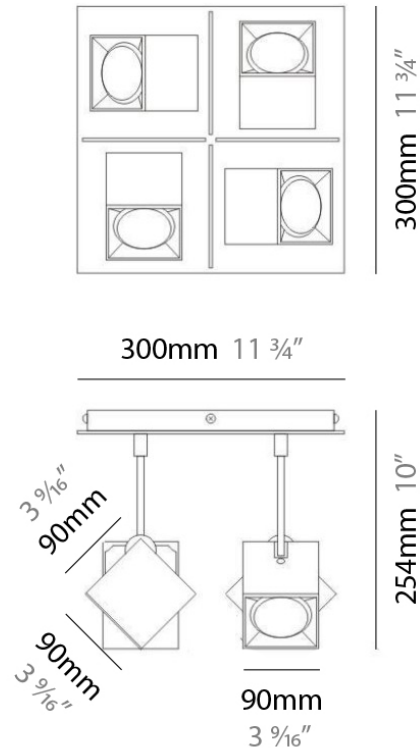

DAU SURFACE

D92020

PROJECT	
TYPE	
NOTES	
QUANTITY	
DATE	

GENERAL

Series: Dau
Brand: Milan
Division: Design
Mounting Type: Surface
Mounting Location: Ceiling
Subcategory: Pendant

PHYSICAL

Shape: Square
Length (mm): 300
Length (in): 11 3/4
Width (mm): 300
Width (in): 11 3/4
Height (mm): 254
Height (in): 10
Weight (kg): 3.27
Weight (lbs): 7.2
Fixture Material: Aluminum

ELECTRICAL

Number of Lamps: 4
Lamp Type: LED Retrofit
Lamp Shape: MR16
Bulb Included: Bulb Not Included
Total Output Wattage (W): 20
Max. Wattage Per Lamp (W): 5
Lamp Base: GU10
Input Voltage (V): 120

LED

Delivered Lumen Range: 1000 - 1999 lm

OPTICAL

RATINGS AND CERTIFICATIONS

Certified By: CSA Certified to UL and CSA Standards
IP rating: IP20